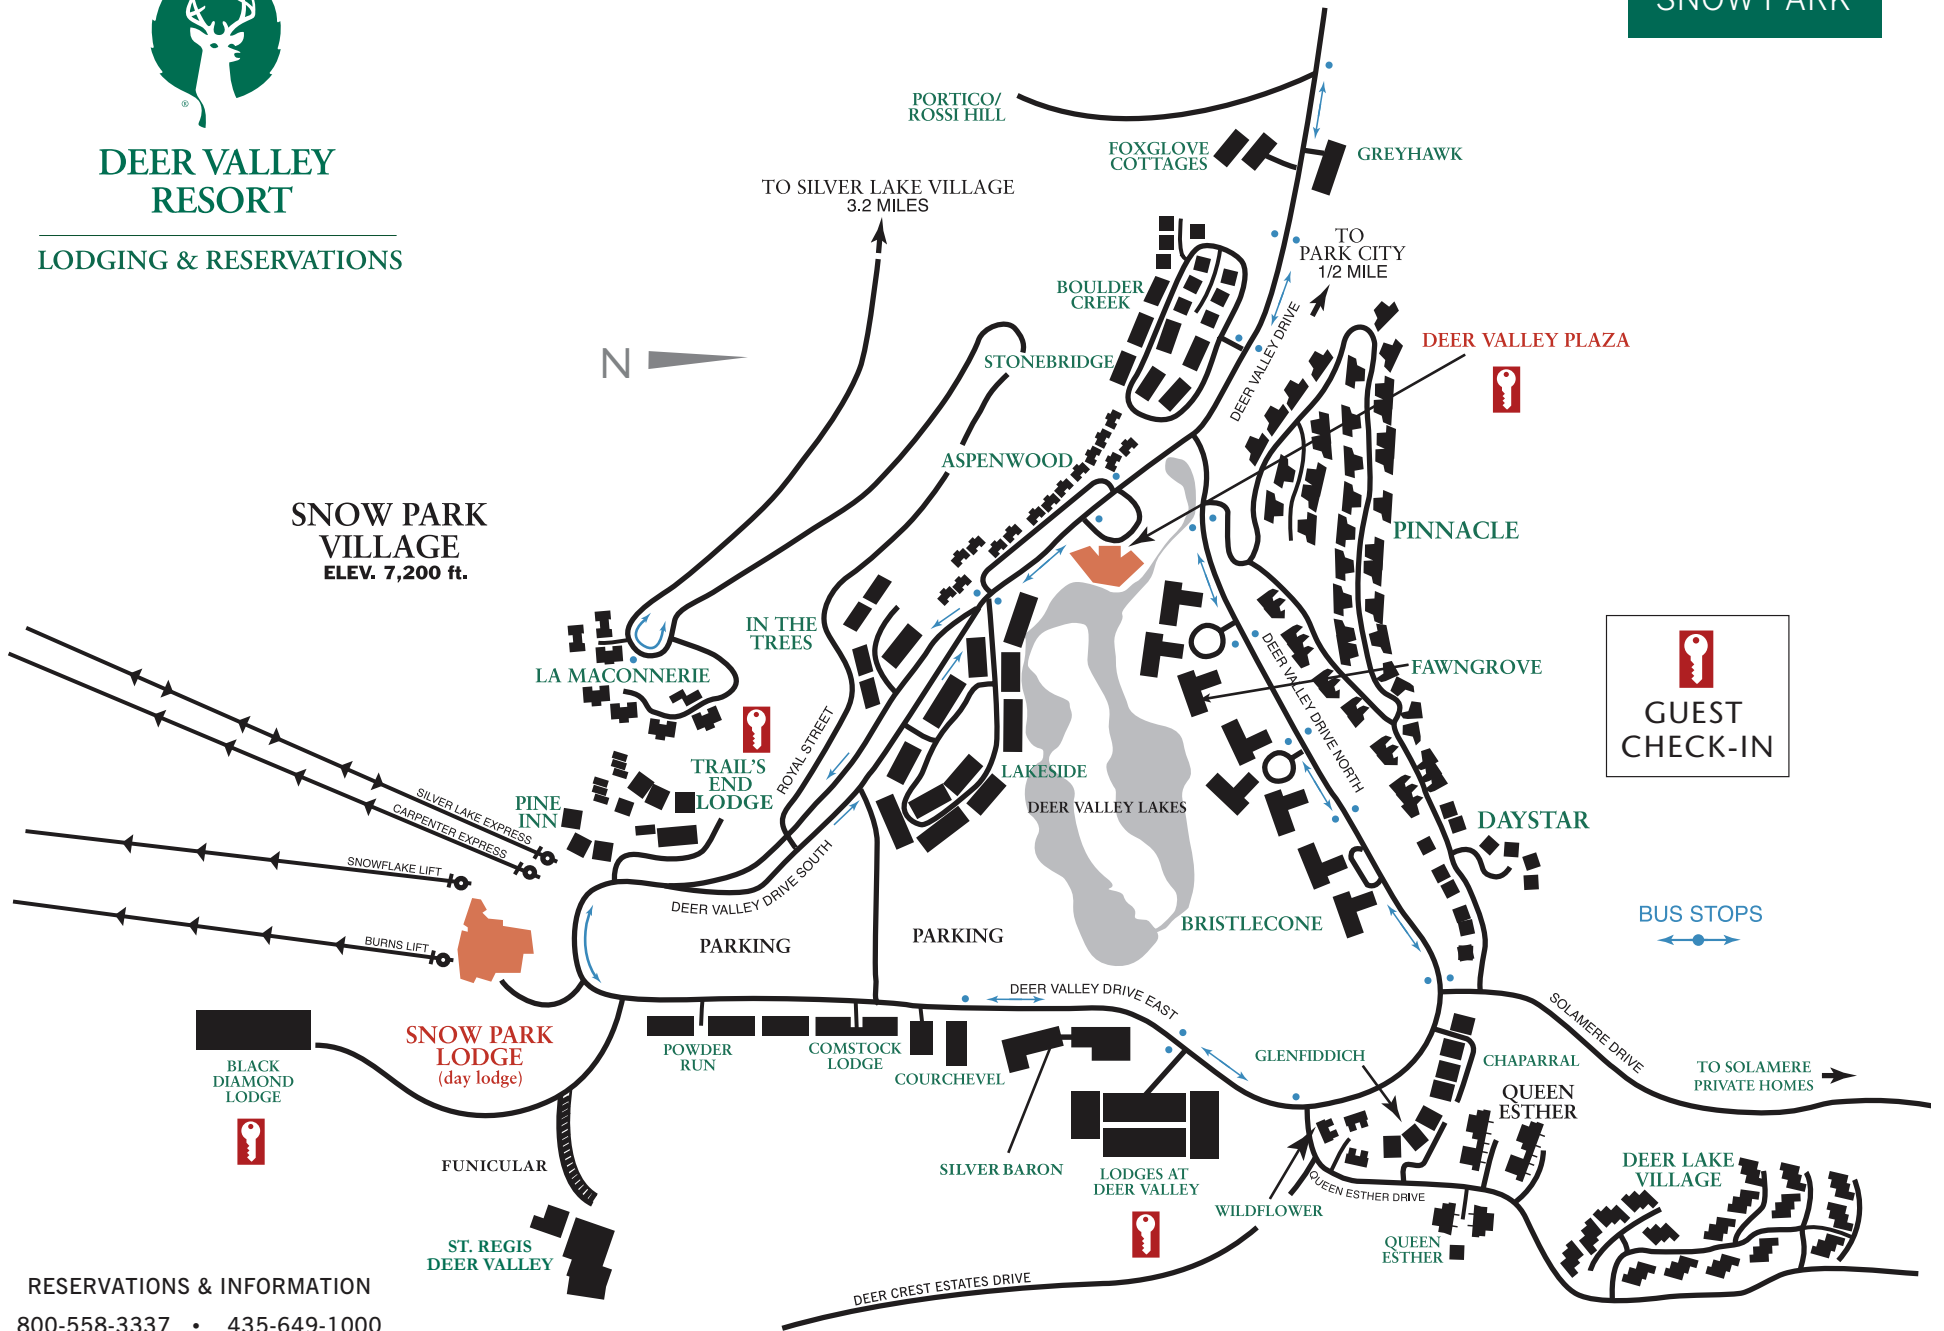

DEER VALLEY RESORT

LODGING & RESERVATIONS

SNOW PARK

SNOW PARK VILLAGE
ELEV. 7,200 ft.

GUEST CHECK-IN

RESERVATIONS & INFORMATION
800-558-3337 • 435-649-1000
deervalley.com