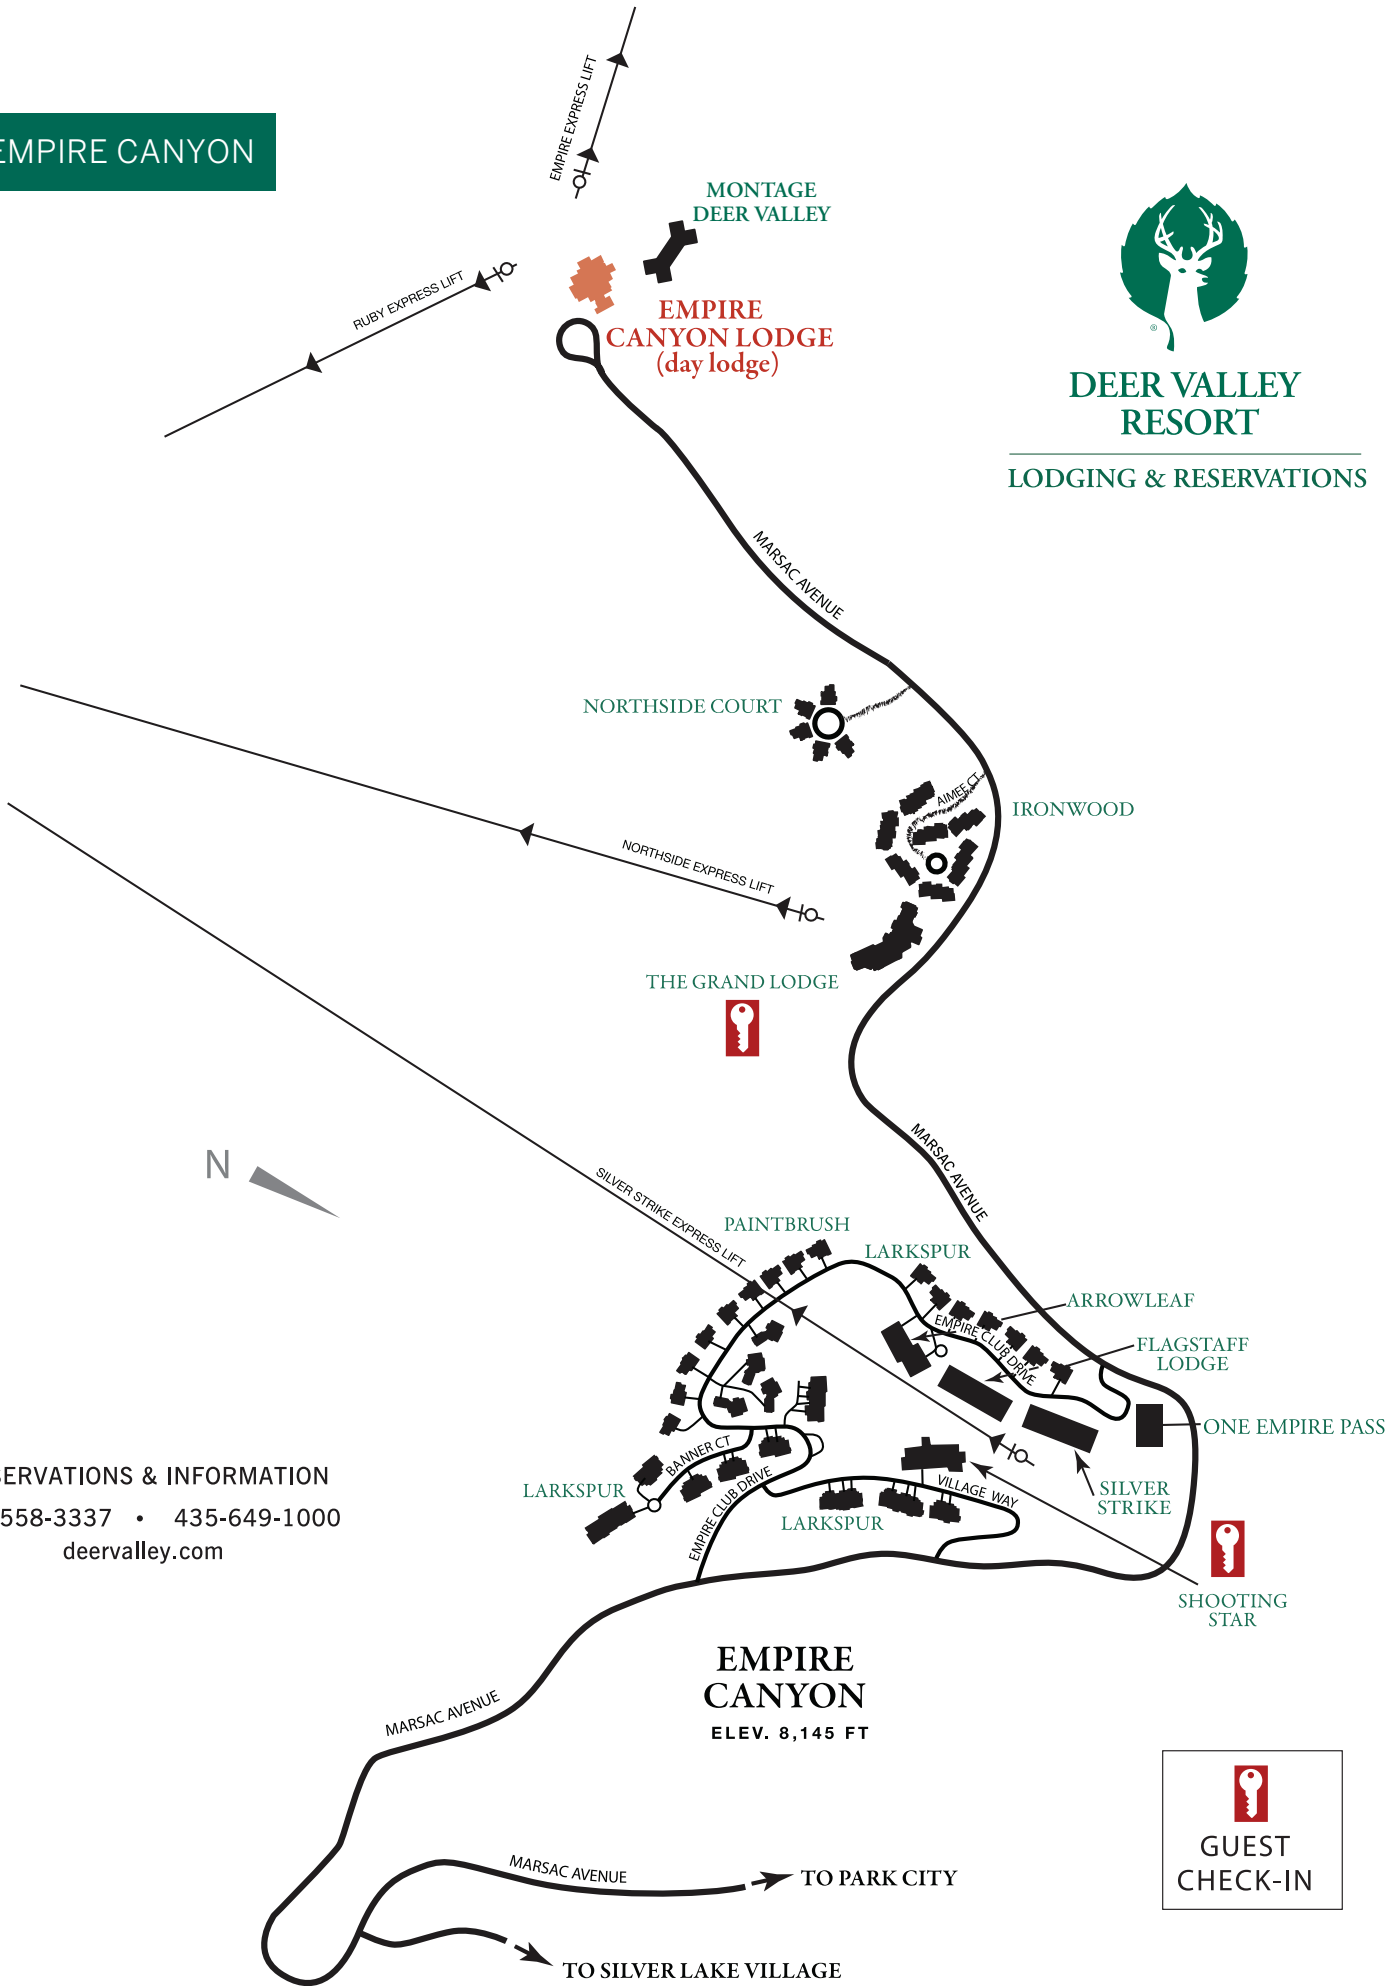

EMPIRE CANYON

DEER VALLEY
RESORT

LODGING & RESERVATIONS

RESERVATIONS & INFORMATION
800-558-3337 • 435-649-1000
deervalley.com

EMPIRE CANYON
ELEV. 8,145 FT

TO PARK CITY
TO SILVER LAKE VILLAGE